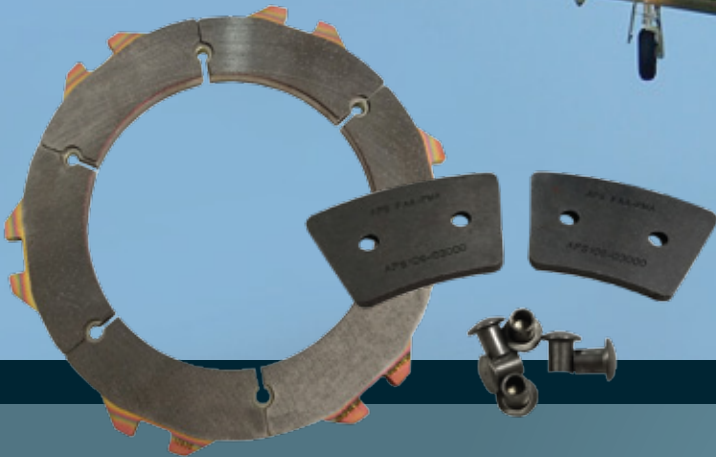

"Black Steel"®

Now Brings You Brakes for the

— Pilatus PC-12 —

Cost effective replacement brake parts for the PC-12 with Cleveland Brakes

- ALL PARTS ARE PMA'D
- LONGER WEAR LIFE
- PARTS OFFERED INDIVIDUALLY OR AS A BRAKE OVERHAUL KIT

APS199-575A BRAKE OVERHAUL KIT INCLUDES:

	PART NUMBER	DESCRIPTION	QTY
1.	APS095-01100	Washer-seal	1
2.	APS101-00700	O-Ring	2
3.	APS101-02500	O-Ring	6
4.	APS105-02401	Rivet	48
5.	APS105-08701	Rivet	48
6.	APS107-03700	Scraper	6
7.	APS109-03000	Wear Pad	72
8.	APS159-07400	Rotor Assembly	3